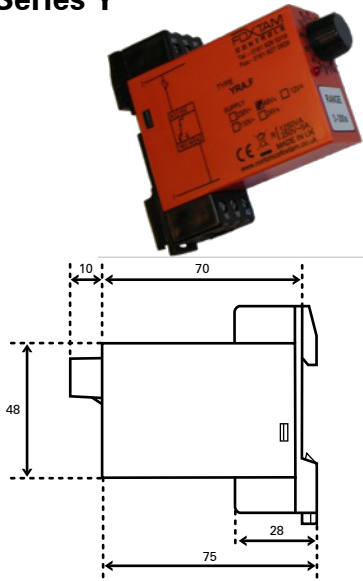

DIMENSIONS OF TIMERS AND CONTROL RELAYS

Series Y

Series 8 & 11

Series YW

Series 8W & 11W

Modular Series Single Deck

Modular Series Double Deck