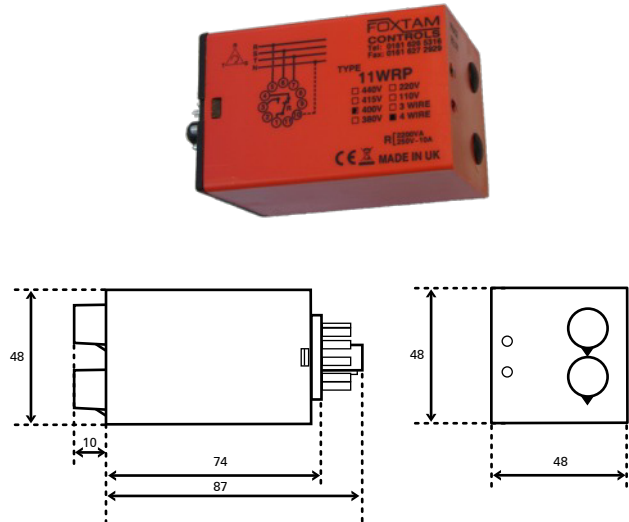

DIMENSIONS OF TIMERS AND CONTROL RELAYS

Series Y

Series 8 & 11

Series YW

Series 8W & 11W

Modular Series Single Deck

Modular Series Double Deck