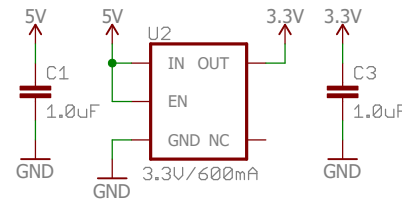

Raspberry Pi

Proto Connections

Power

I2C Connections

Released under the Creative Commons
Attribution Share-Alike 4.0 License
<https://creativecommons.org/licenses/by-sa/4.0/>

TITLE: Qwiic HAT for Raspberry Pi