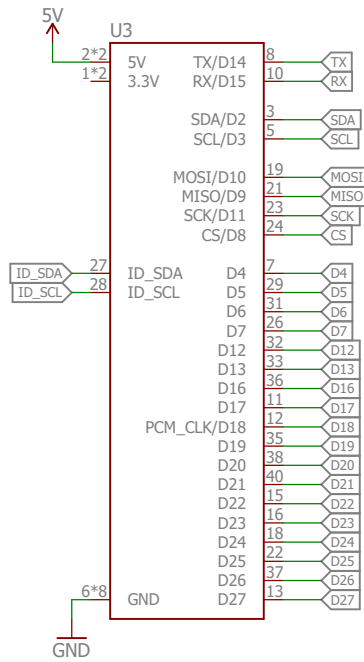

Raspberry Pi

Proto Connections

Power

I2C Connections

Released under the Creative Commons
Attribution Share-Alike 4.0 License
<https://creativecommons.org/licenses/by-sa/4.0/>

TITLE: Qwiic HAT for Raspberry Pi