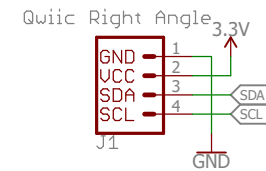

Raspberry Pi

Proto Connections

Power

I2C Connections

Released under the Creative Commons
Attribution Share-Alike 4.0 License
<https://creativecommons.org/licenses/by-sa/4.0/>

TITLE: Qwiic HAT for Raspberry Pi