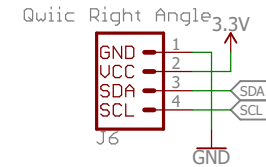

Raspberry Pi

Proto Connections

Power

I2C Connections

Released under the Creative Commons
Attribution Share-Alike 4.0 License
<https://creativecommons.org/licenses/by-sa/4.0/>

TITLE: Qwiic HAT for Raspberry Pi