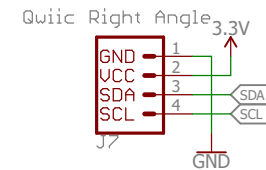

Raspberry Pi

Proto Connections

Power

I2C Connections

Released under the Creative Commons
Attribution Share-Alike 4.0 License
<https://creativecommons.org/licenses/by-sa/4.0/>

TITLE: Qwiic HAT for Raspberry Pi