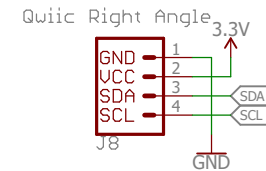

Raspberry Pi

Proto Connections

Power

I2C Connections

Released under the Creative Commons
Attribution Share-Alike 4.0 License
<https://creativecommons.org/licenses/by-sa/4.0/>

TITLE: Qwiic HAT for Raspberry Pi