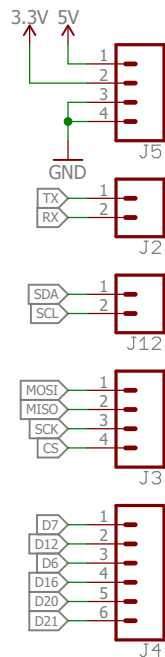

Raspberry Pi

Proto Connections

Power

I2C Connections

Released under the Creative Commons
Attribution Share-Alike 4.0 License
<https://creativecommons.org/licenses/by-sa/4.0/>

TITLE: Qwiic HAT for Raspberry Pi

Design by: N. Seidle
Revision By: A. England

REV:
v10

Date: 11/27/2017 11:40 AM

Sheet: 1/1