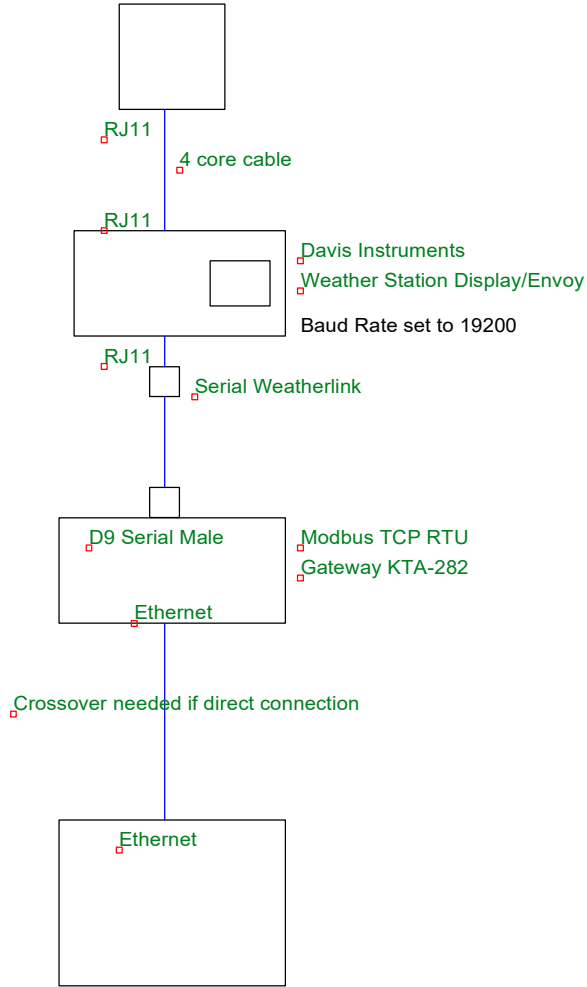

Sensor Suite (Rain Bucket, Anemometer etc)

PLC or Scada (Modbus Master)

Connection for GWY-141 Modbus RTU Gateway

Sensor Suite (Rain Bucket, Anemometer etc)

PLC or Scada (Modbus Master)

Connection for KTA-282 Modbus TCP Gateway

Sensor Suite (Rain Bucket, Anemometer etc)

Building Automation System/Scada

Connection for KTA-302 Bacnet Gateway

Title Gateway - Weather Station Wiring Connections		
Author		
File	Document	
Z:\OC Kits\Weather Station-Gateway Wiring.dsn		
Revision	Date	Sheets
1.0		1 of 1