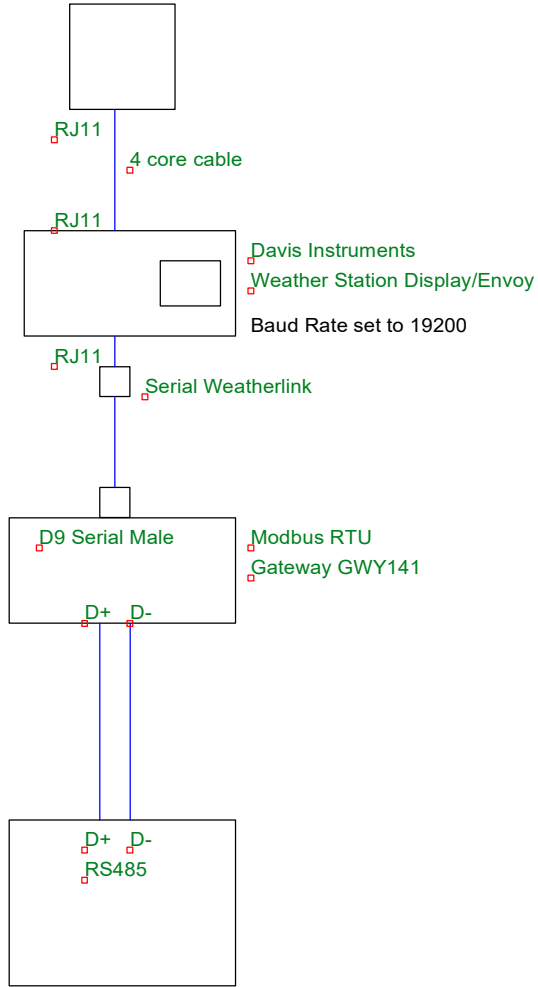

Sensor Suite (Rain Bucket, Anemometer etc)

PLC or Scada (Modbus Master)

Connection for GWY-141 Modbus RTU Gateway

Sensor Suite (Rain Bucket, Anemometer etc)

PLC or Scada (Modbus Master)

Connection for KTA-282 Modbus TCP Gateway

Sensor Suite (Rain Bucket, Anemometer etc)

Building Automation System/Scada

Connection for KTA-302 Bacnet Gateway

Title Gateway - Weather Station Wiring Connections		
Author		
File	Document	
Z:\OC Kits\Weather Station-Gateway Wiring.dsn		
Revision	Date	Sheets
1.0		1 of 1