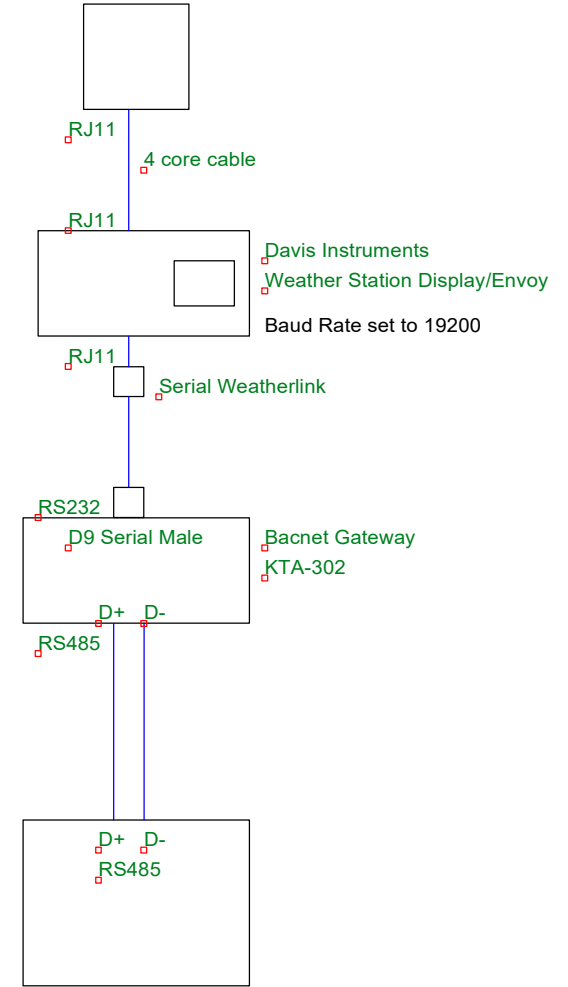

Sensor Suite (Rain Bucket, Anemometer etc)

PLC or Scada (Modbus Master)

Connection for GWY-141 Modbus RTU Gateway

Sensor Suite (Rain Bucket, Anemometer etc)

PLC or Scada (Modbus Master)

Connection for KTA-282 Modbus TCP Gateway

Sensor Suite (Rain Bucket, Anemometer etc)

Building Automation System/Scada

Connection for KTA-302 Bacnet Gateway

Title Gateway - Weather Station Wiring Connections		
Author		
File	Document	
Z:\OC Kits\Weather Station-Gateway Wiring.dsn		
Revision	Date	Sheets
1.0		1 of 1