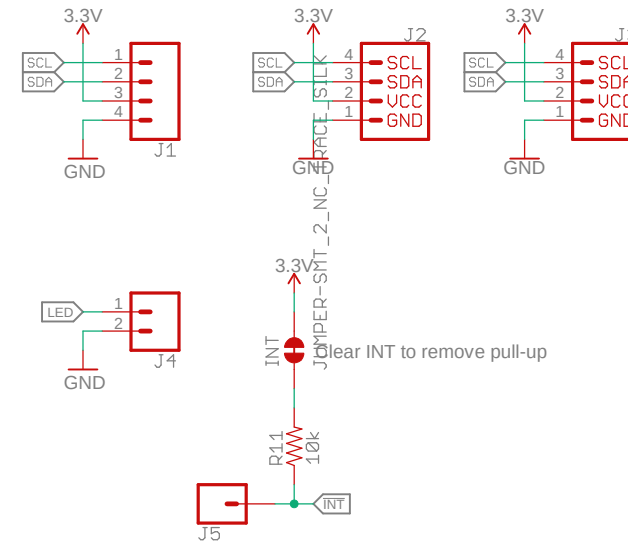

### Connections

open hardware

Released under the Creative Commons Attribution Share-Alike 4.0 License <a href="https://creativecommons.org/licenses/by-sa/4.0/">https://creativecommons.org/licenses/by-sa/4.0/</a>		
TITLE: Qwiic_Switch-Gap-0.0300		
Design by:		REV: v10
Date: 7/31/2019 9:43 AM	Sheet: 1/1	