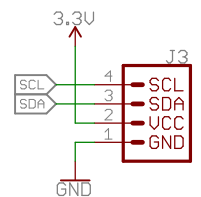

CCS811 - Air Quality (CO2, TVOC)

BME280 - Humidity, Pressure, Temperature

Released under the Creative Commons Attribution Share-Alike 4.0 License https://creativecommons.org/licenses/by-sa/4.0/		
TITLE: Environmental_Combo_Breakout_Qwiic_v10		
Design by: Nathan Seidle	Revision By: Andrew England	REV: U10
Date: 9/6/2017 12:41 PM	Sheet: 1/1	