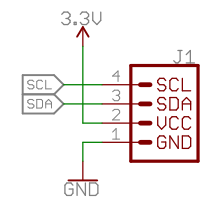

CCS811 - Air Quality (CO2, TVOC)

BME280 - Humidity, Pressure, Temperature

Released under the Creative Commons Attribution Share-Alike 4.0 License https://creativecommons.org/licenses/by-sa/4.0/		
TITLE: Environmental_Combo_Breakout_Qwiic_v10		
Design by: Nathan Seidle	Revision By: Andrew England	REV: U10
Date: 9/6/2017 12:41 PM	Sheet: 1/1	