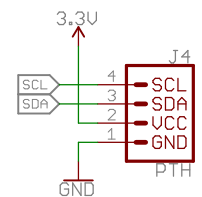

CCS811 - Air Quality (CO2, TVOC)

BME280 - Humidity, Pressure, Temperature

Released under the Creative Commons Attribution Share-Alike 4.0 License https://creativecommons.org/licenses/by-sa/4.0/		
TITLE: Environmental_Combo_Breakout_Qwiic_v10		
Design by: Nathan Seidle	Revision By: Andrew England	REV: U10
Date: 9/6/2017 12:41 PM	Sheet: 1/1	