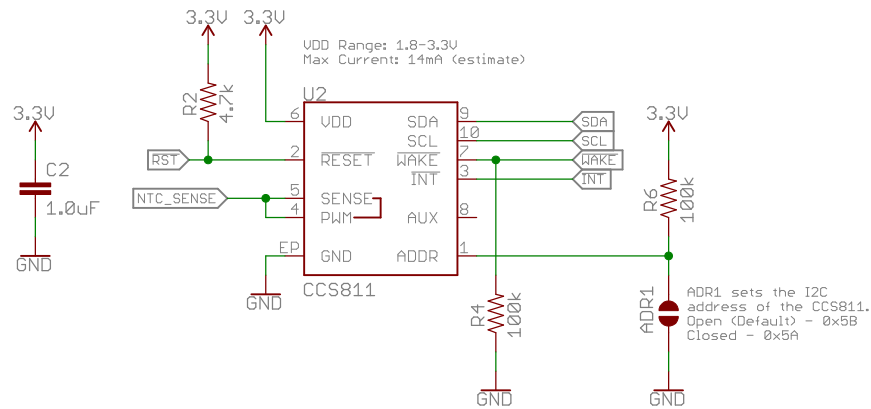

CCS811 - Air Quality (CO2, TVOC)

BME280 - Humidity, Pressure, Temperature

Released under the Creative Commons Attribution Share-Alike 4.0 License https://creativecommons.org/licenses/by-sa/4.0/		
TITLE: Environmental_Combo_Breakout_Qwiic_v10		
Design by: Nathan Seidle	Revision By: Andrew England	REV: U10
Date: 9/6/2017 12:41 PM	Sheet: 1/1	