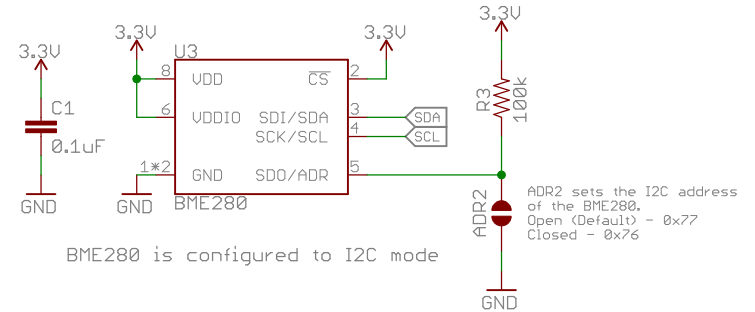

CCS811 - Air Quality (CO2, TVOC)

BME280 - Humidity, Pressure, Temperature

Released under the Creative Commons Attribution Share-Alike 4.0 License https://creativecommons.org/licenses/by-sa/4.0/		
TITLE: Environmental_Combo_Breakout_Qwiic_v10		
Design by: Nathan Seidle	Revision By: Andrew England	REV: U10
Date: 9/6/2017 12:41 PM	Sheet: 1/1	