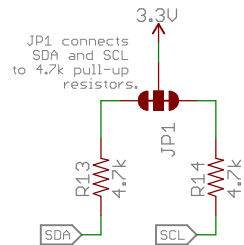

CCS811 - Air Quality (CO2, TVOC)

BME280 - Humidity, Pressure, Temperature

Released under the Creative Commons Attribution Share-Alike 4.0 License https://creativecommons.org/licenses/by-sa/4.0/		
TITLE: Environmental_Combo_Breakout_Qwiic_v10		
Design by: Nathan Seidle	Revision By: Andrew England	REV: U10
Date: 9/6/2017 12:41 PM	Sheet: 1/1	